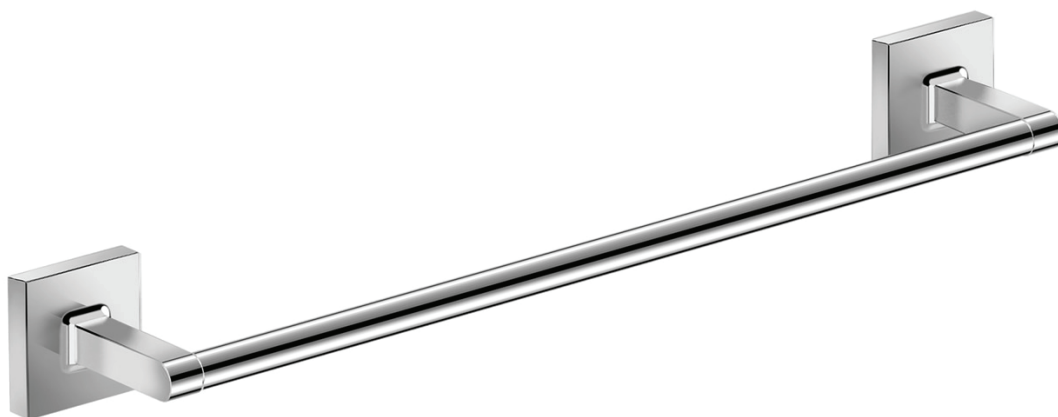

DAX-GDC160164-CR

TOWEL BARS **SERIES**

FEATURES

- Brass body
- Chrome finish
- Wall mount
- Mounting parts included

For parts or sale requirements please contact our customer service department:

CS@daxib.com