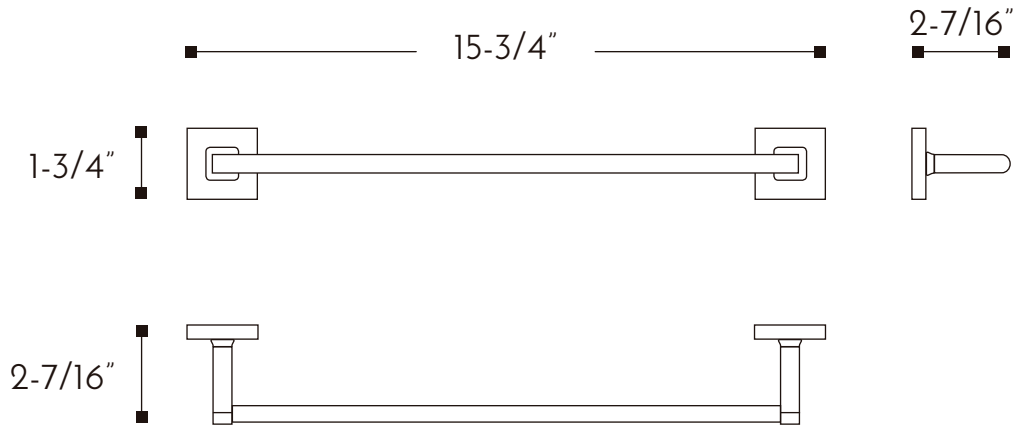

DAX-GDC160164-CR

TOWEL BARS **SERIES**

FEATURES

- Brass body
- Chrome finish
- Wall mount
- Mounting parts included

For parts or sale requirements please contact our customer service department:

CS@daxib.com