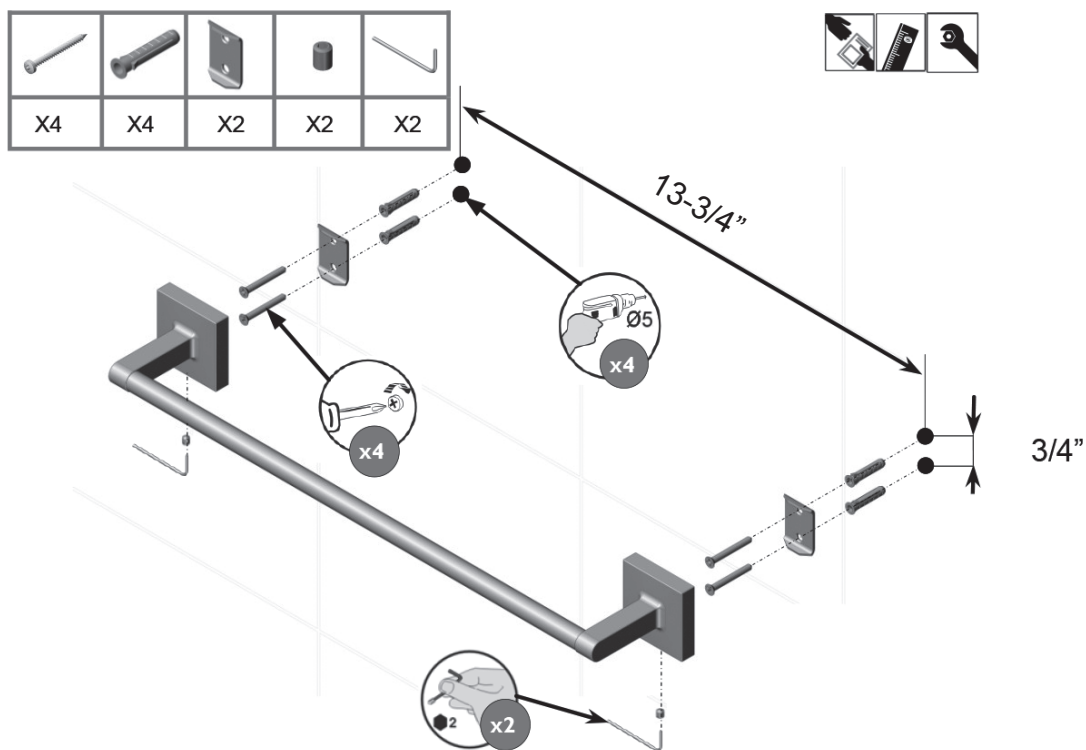

DAX-GDC160164-CR

TOWEL BARS **SERIES**

FEATURES

- Brass body
- Chrome finish
- Wall mount
- Mounting parts included

For parts or sale requirements please contact our customer service department:

CS@daxib.com